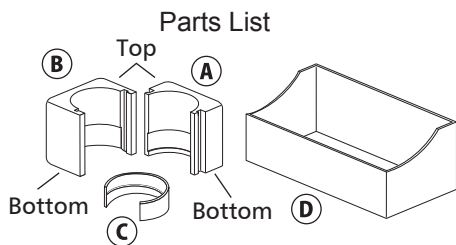

**Silver**  
**1" P-L1808M**  
Size: 7 1/8 L x 5 1/4 W x 3 1/8 H inch

Max Weight Capacity  
**2.2LBS**

# 1" Holder L1808M

※ Locate "c", then attach the bottom parts of "A" and "B" to "C".

**Assembly Instruction**