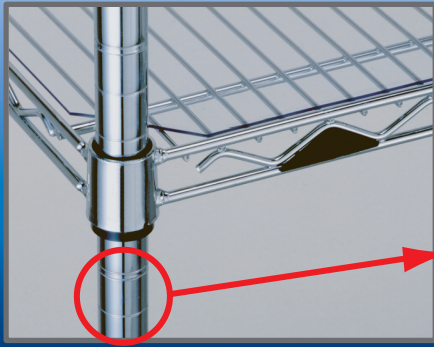

**Silver**  
**1" P-L1808M**  
Size: 7 1/8 L x 5 1/4 W x 3 1/8 H inch

Max Weight Capacity  
**2.2LBS**

# 1" Holder L1808M

※ Locate "c", then attach the bottom parts of "A" and "B" to "C".

**Assembly Instruction**