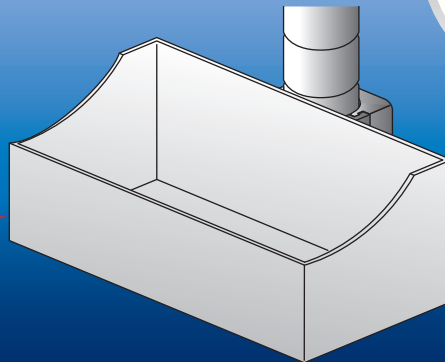

**Silver**  
**1" P-L1808M**  
Size: 7 1/8 L x 5 1/4 W x 3 1/8 H inch

Max Weight Capacity  
**2.2LBS**

# 1" Holder L1808M

※ Locate "c", then attach the bottom parts of "A" and "B" to "C".

**Assembly Instruction**